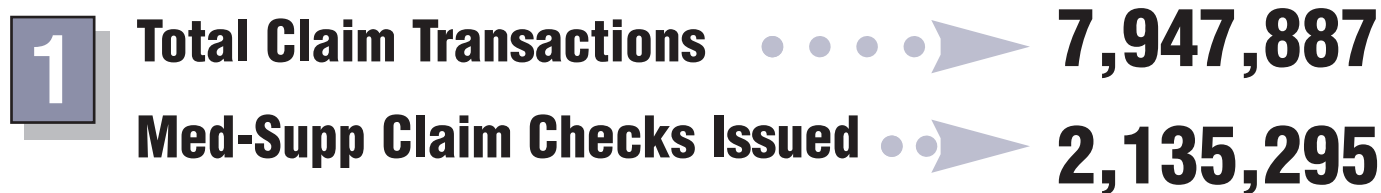

UA's 2000 Service Performance Record

Turnaround Times at Press Time