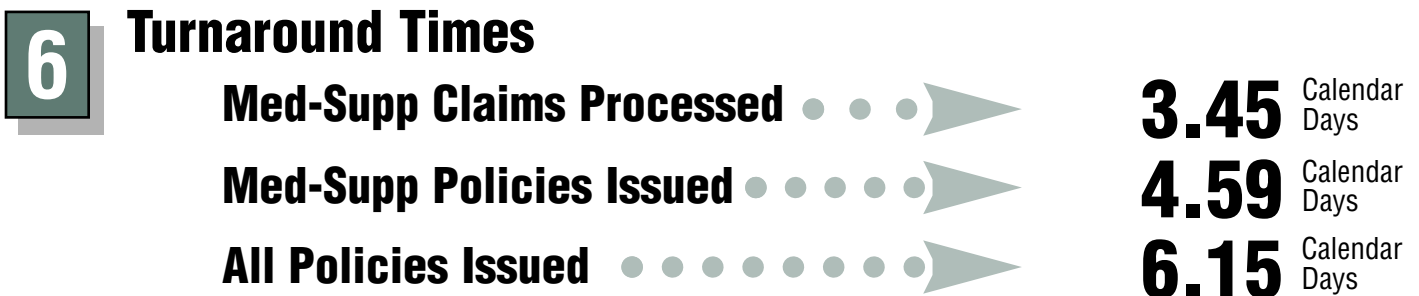

UA's 2001 Service Performance Record

All information was based on company records at press time.