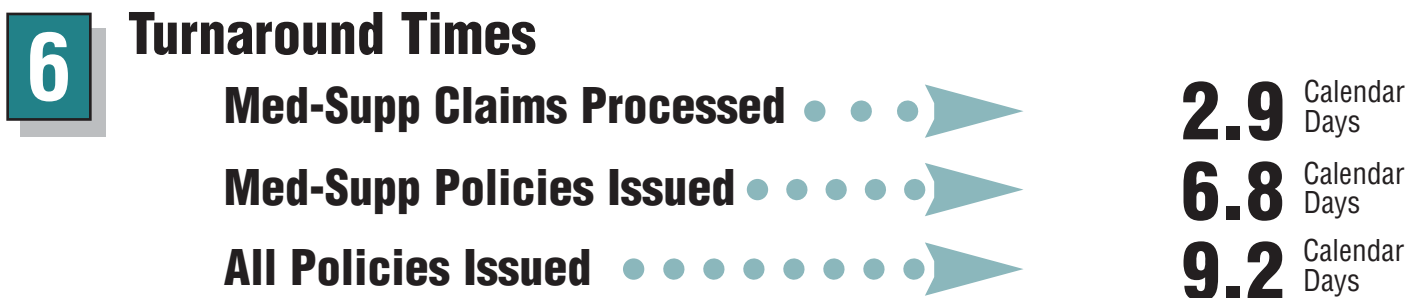

UA's 2002 Service Performance Record

All information was based on company records at press time.