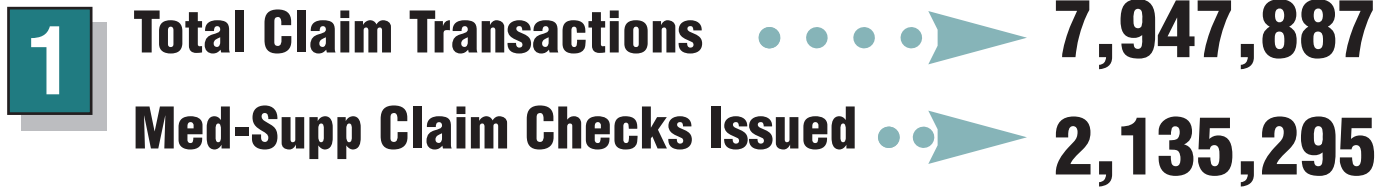

UA's 2000 Service Performance Record

Turnaround Times at Press Time